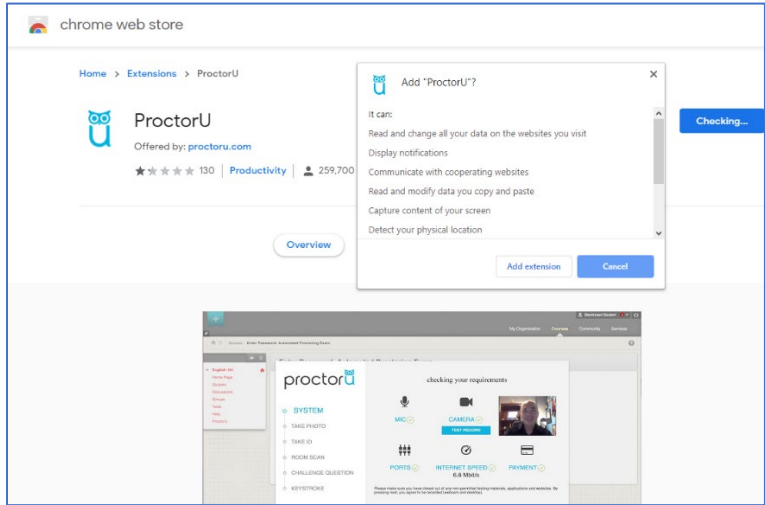

HOW TO PERFORM THE TEST CALL REQUIRED BY THE MANDATORY ATTENDANCE QUIZ (Test Your Equipment)

The automated equipment check does not guarantee your equipment's functionality on exam day.

1. Create a [ProctorU Account](#) or go to your ProctorU account. (You can also go to <https://go.proctoru.com/students/system-metrics/new>.)

2. Click on 'Test Your Equipment'.
 - a. Allow use of microphone and camera.

3. Download and add the ProctorU extension.

4. Follow the steps until you have a green check in each of the categories. Open the System Details to be sure you have **no RED notations**.