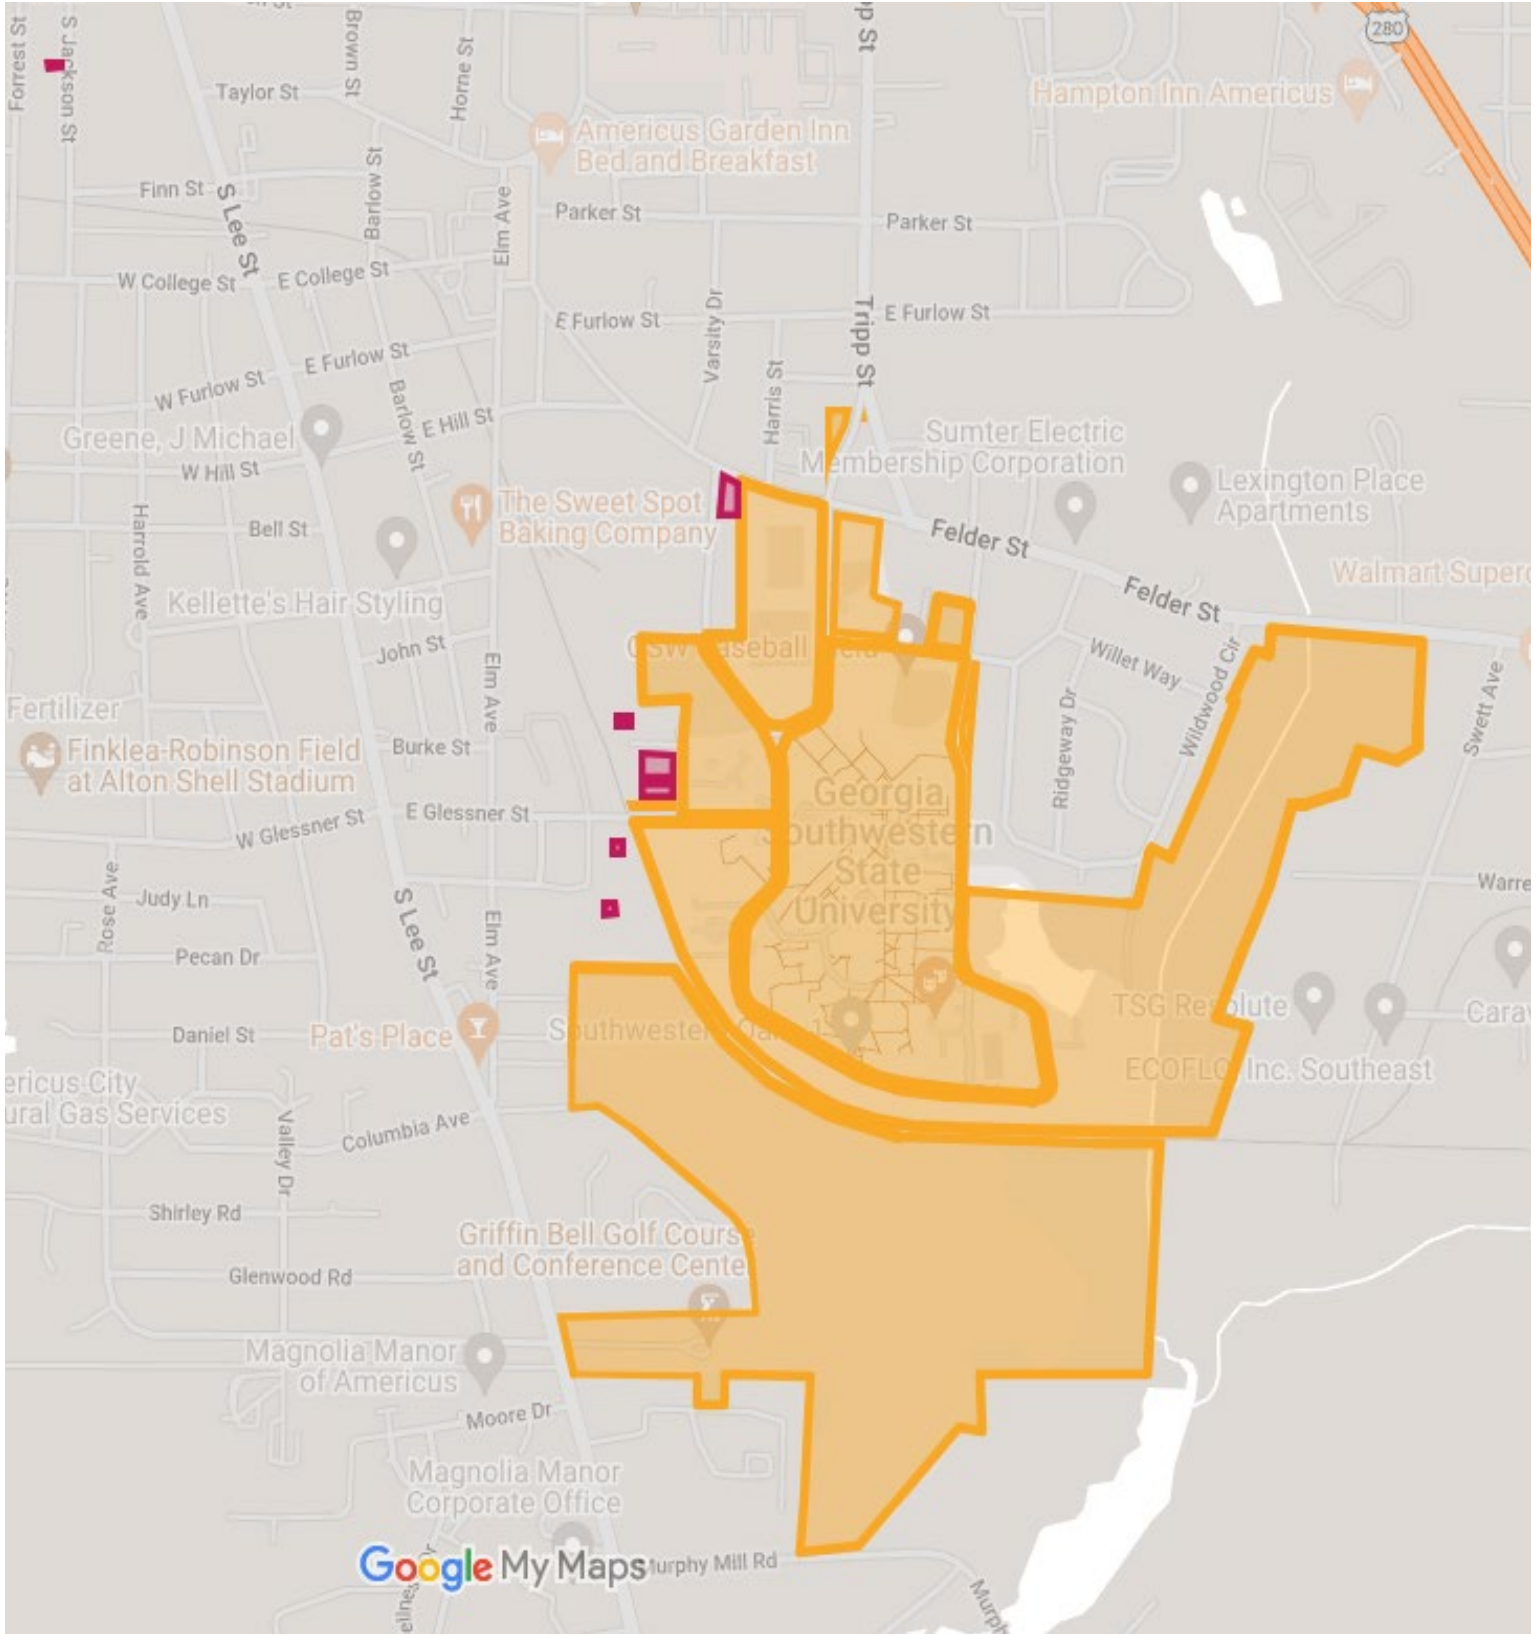

Clery Geography

MAP KEY:

 On-Campus Property

 Public Property

 Non-Campus Building or Property

On-Campus Property

Non-Campus Building or Property

Sigma Chi Frat. House

Kappa Sig Frat. House

Presbyterian Student Center

William B King Dr

E Glessner St

Non-Campus Building or Property

Non-Campus Building or Property

Non-Campus Building or Property